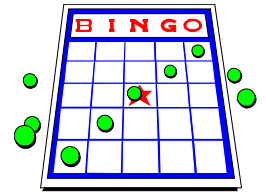

Welcome to the Greater Waldorf Jaycees Bingo

Bingo on Tuesday, Thursday and Sunday Nights
Early Birds at 7:30 p.m.
Regular Games at 8:00 p.m.

Admission

- PACKAGE \$20.00
8 cards for 15 regular games and 4 cards for five special games
- EXTRA BOOKS \$5.00 (REGULAR or SPECIALS)

Games not included in your Admission Package

- Early Birds - \$3.00 per package of 10 games. Played for \$50.00 and you qualify for the first money ball drawing!
- Pot-of-Gold - \$1.00 per pack of regular games. Minimum prize for Pot-of-Gold is \$500. No "N's" will be used for the Pot-of-Gold number.
- U-Pick-Em - \$1.00 & \$2.00. Win up to \$1,000.00 by picking your own numbers.
- 50/50 Game - \$1.00. This is a Double Bingo game.
- Jr. Jackpot - \$1.00. Picture Frame for \$3,000 in 41 numbers, \$600 in 42 - 44 numbers and \$300 guaranteed.
- Coverall - \$1.00. This is a 4 part game with the conclusion being the coverall for \$5,000 in 51 numbers, \$1000 in 52 – 54 numbers and \$500 guaranteed.