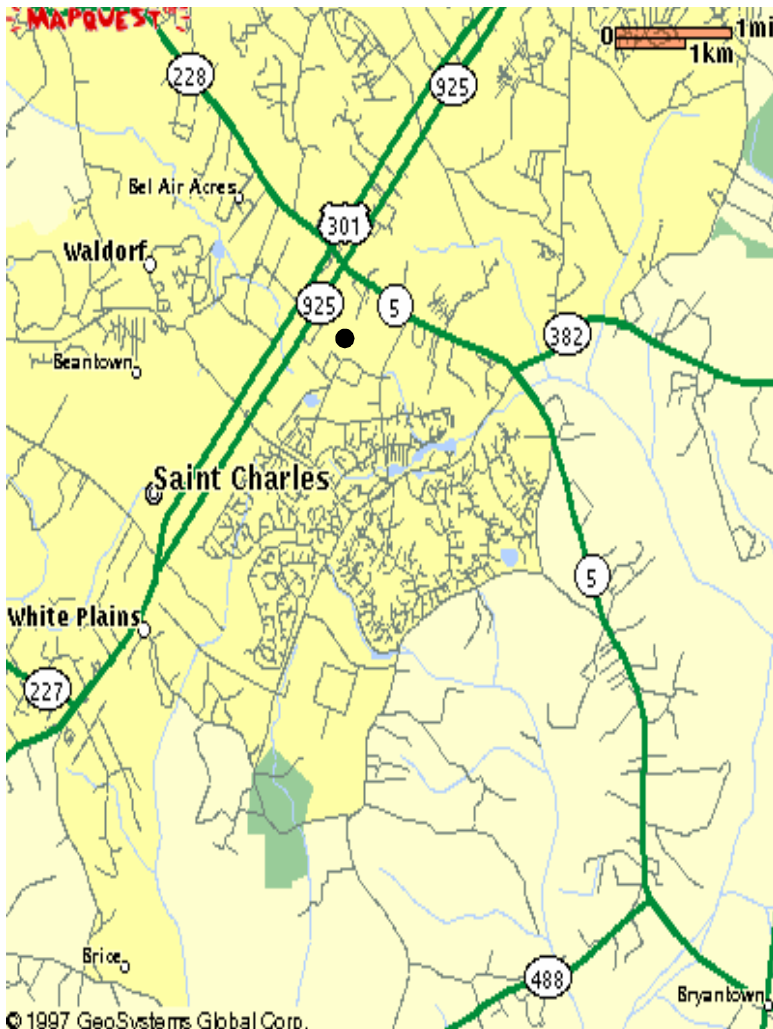

DIRECTIONS

WALDORF JAYCEE COMMUNITY CENTER

3090 Crain Highway
Waldorf, Maryland 20601
(301) 645-4546 or (301) 843-2233

E-Mail Address: jccatering@comcast.net
WEBSITE: www.waldorfjcs.com

From I-495/95:

Take 95 South to the Branch Avenue/Waldorf (this is going to be Route 5). Follow Route 5 (Route 301 joins Route 5 in Brandywine) until you come to the main intersection in Waldorf. HH Gregg and Chili's Restaurant will be on your right at this intersection. Get in the far left lane and make a U-turn, turning into the far right lane. At this time, you will be heading back North on Routes 5/301. Make the first possible right after making the U-turn. This puts you on the access road from which you can turn left into our parking lot. There is a 30 foot high yellow marquee in front of the Jaycee Community Center. The Center is a large L-shaped tan building with a dark blue roof.

From Routes 301/3:

Take Route 3 South to Route 301 South. Route 301 joins Route 5 in Brandywine. Follow Route 5 until you come to the main intersection in Waldorf. An HH Gregg and Chilies Restaurant will be on your right at this intersection. Get in the far left lane and make a U-turn, turning into the far right lane. At this time, you will be heading back North on Routes 5/301. Make the first possible right after making the U-turn. This puts you on the access road from which you can turn left into our parking lot. There is a 30 foot high yellow marquee in front of the Jaycee Community Center. The Center is a large L-shaped tan building with a dark blue roof.